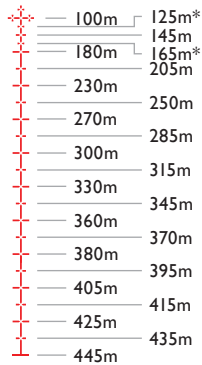

.17 HMR RIMFIRE

Muzzle Velocity: 777m/s
Ballistic Coefficient: 0.1251
Zero Range: 100m

*Excluding FFP Mil Pro (15x)