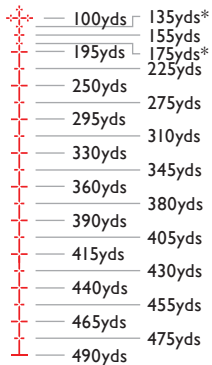

.17 HMR RIMFIRE

Muzzle Velocity: 2550fps
Ballistic Coefficient: 0.1251
Zero Range: 100yds

*Excluding FFP Mil Pro (15x)