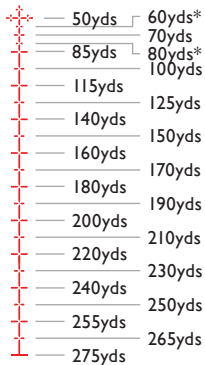

.22 LR HV RIMFIRE

Muzzle Velocity: 1260fps
Ballistic Coefficient: 0.1300
Zero Range: 50yds

*Excluding FFP Mil Pro (15x)