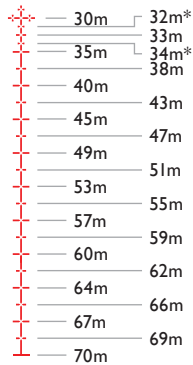

.22 AIRGUN (16 Joules)

Muzzle Velocity: 171m/s
Ballistic Coefficient: 0.0183
Zero Range: 30m

*Excluding FFP Mil Pro (15x)