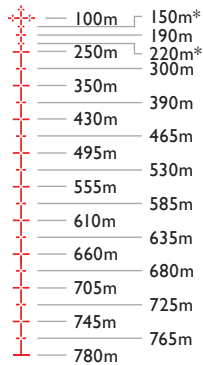

.308 WIN CENTERFIRE

Muzzle Velocity: 860m/s
Ballistic Coefficient: 0.3208
Zero Range: 100m

*Excluding FFP Mil Pro (15x)