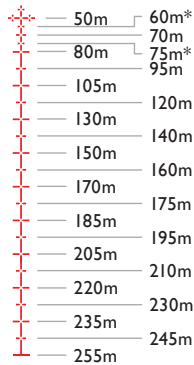

.22 LR HV RIMFIRE

Muzzle Velocity: 384m/s
Ballistic Coefficient: 0.1300
Zero Range: 50m

*Excluding FFP Mil Pro (15x)