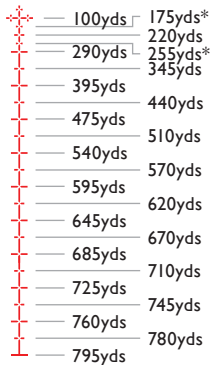

.223 REM CENTERFIRE

Muzzle Velocity: 3240fps
Ballistic Coefficient: 0.2135
Zero Range: 100yds

*Excluding FFP Mil Pro (15x)