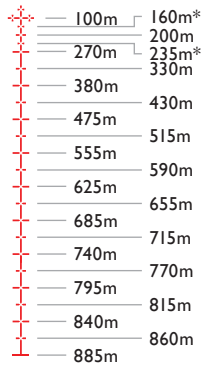

.243 WIN CENTERFIRE

Muzzle Velocity: 902m/s
Ballistic Coefficient: 0.3691
Zero Range: 100m

*Excluding FFP Mil Pro (15x)