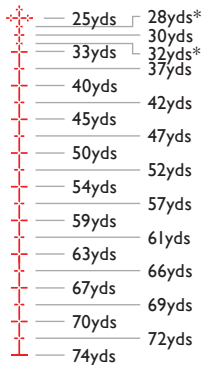

.22 AIRGUN (12ft/lb)

Muzzle Velocity: 560fps
Ballistic Coefficient: 0.0183
Zero Range: 25yds

*Excluding FFP Mil Pro (15x)