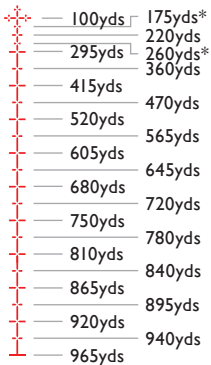

.243 WIN CENTERFIRE

Muzzle Velocity: 2960fps
Ballistic Coefficient: 0.3691
Zero Range: 100yds

*Excluding FFP Mil Pro (15x)