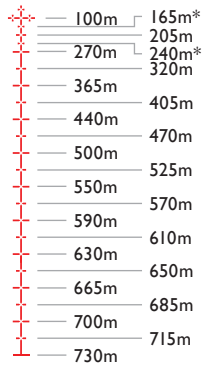

.223 REM CENTERFIRE

Muzzle Velocity: 988m/s
Ballistic Coefficient: 0.2135
Zero Range: 100m

*Excluding FFP Mil Pro (15x)