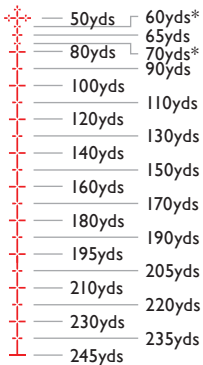

.22 LR SUB RIMFIRE

Muzzle Velocity: 1057fps
Ballistic Coefficient: 0.1300
Zero Range: 50yds

*Excluding FFP Mil Pro (15x)