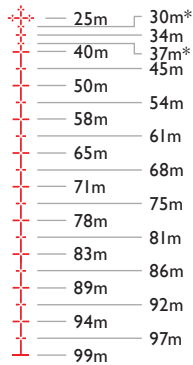

.177 AIRGUN (16 Joules)

Muzzle Velocity: 240m/s
Ballistic Coefficient: 0.0193
Zero Range: 25m

*Excluding FFP Mil Pro (15x)