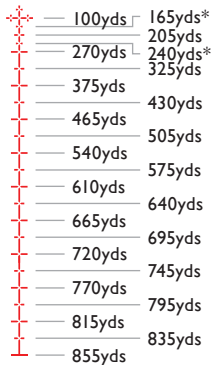

.308 WIN CENTERFIRE

Muzzle Velocity: 2820fps
Ballistic Coefficient: 0.3208
Zero Range: 100yds

*Excluding FFP Mil Pro (15x)