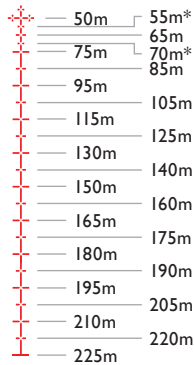

.22 LR SUB RIMFIRE

Muzzle Velocity: 322m/s
Ballistic Coefficient: 0.1300
Zero Range: 50m

*Excluding FFP Mil Pro (15x)